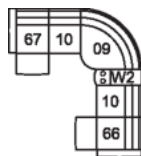

39 Rocker Power Recliner w/ Power Headrest
42 x 40 x 41"
106 x 102 x 104 cm
IA: 22" / 56 cm

60 Armless Power Recliner
25 x 40 x 41"
62 x 102 x 104 cm

61 Sofa Power Recliner w/ Power Headrest
88 x 40 x 41"
223 x 102 x 104 cm
IA: 67" / 171 cm

63 Loveseat Power Recliner w/ Power Headrest
65 x 40 x 41"
164 x 102 x 104 cm
IA: 44" / 112 cm

68 Console Loveseat Power Recliner w/ Power Headrest
78 x 40 x 41"
197 x 102 x 104 cm

6H Armless Power Recliner w/ Power Headrest
25 x 40 x 41"
62 x 102 x 104 cm

W2 Console w/Storage
14 x 40 x 35"
34 x 102 x 89 cm

66 RHF Power Recliner w/ Power Headrest
67 LHF Power Recliner w/ Power Headrest
32 x 40 x 41"
82 x 102 x 104 cm

POPULAR CONFIGURATIONS

67/10/09/10/66
104 x 104"
265 x 265 cm

67/10/09/W2/10/66
104 x 117"
265 x 298 cm

DIMENSIONS

Seat Depth: 21" / 52 cm
Seat Height: 19" / 50 cm
Arm Depth: 35" / 88 cm
Arm Height: 24" / 62 cm
Reclined Depth: 65" / 165 cm

Dimensions shown as Width x Depth x Height.