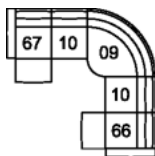

39 Rocker Power Recliner w/ Power Headrest
42 x 40 x 41"
106 x 102 x 104 cm
IA: 22" / 56 cm

60 Armless Power Recliner
25 x 40 x 41"
62 x 102 x 104 cm

61 Sofa Power Recliner w/ Power Headrest
88 x 40 x 41"
223 x 102 x 104 cm
IA: 67" / 171 cm

63 Loveseat Power Recliner w/ Power Headrest
65 x 40 x 41"
164 x 102 x 104 cm
IA: 44" / 112 cm

68 Console Loveseat Power Recliner w/ Power Headrest
78 x 40 x 41"
197 x 102 x 104 cm

6H Armless Power Recliner w/ Power Headrest
25 x 40 x 41"
62 x 102 x 104 cm

W2 Console w/Storage
14 x 40 x 35"
34 x 102 x 89 cm

66 RHF Power Recliner w/ Power Headrest
67 LHF Power Recliner w/ Power Headrest
32 x 40 x 41"
82 x 102 x 104 cm

POPULAR CONFIGURATIONS

67/10/09/10/66
104 x 104"
265 x 265 cm

67/10/09/W2/10/66
104 x 117"
265 x 298 cm

DIMENSIONS

Seat Depth: 21" / 52 cm
Seat Height: 19" / 50 cm
Arm Depth: 35" / 88 cm
Arm Height: 24" / 62 cm
Reclined Depth: 65" / 165 cm

Dimensions shown as Width x Depth x Height.