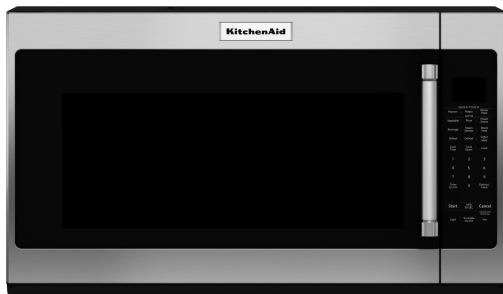

950-Watt Microwave with 7 Sensor Functions - 30"

YKMHS120ES

Available Finishes/Colours

	YKMHS120ES Stainless Steel
---	-------------------------------

Dimensions

Depth	16 1/8
Height	17 1/8
Width	30

Microwave Details

Cooking Power(W,watts)	950
Cooking Power (watts)	950
Convection	No
Turntable	Yes
Interior Light	Incandescent
Number or Racks	1

Configuration and Overview

Microwave Type	Over-the-Range
Size (IN, inches)	30

This high power, 950-watt microwave oven features four sensor functions to assist you in the kitchen by automatically adjusting the time needed to cook, reheat or defrost without guesswork about power levels or cooking times. The interior's CookShield Finish wipes clean without harsh chemicals so it looks brighter longer while the exterior is a bold blend of professionally-inspired styling with sleek touches for the home.

Exterior

Door Release	Handle
Cabinet Color	Black
Door Opening	Left
Handle Color	Stainless Steel

Top Features

Sensor functions

Professionally-Inspired Design including Handle, Badge, Graphics

Cookshield Finish