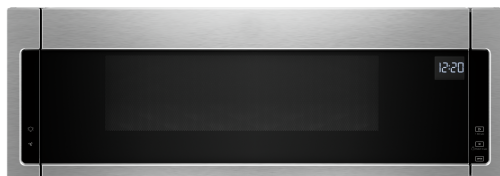

## 1.1 cu. ft. Low Profile Microwave Hood Combination

YWML55011HS

### Available Finishes/Colours

 YWML55011HB  
Black

 YWML55011HW  
White

 YWML55011HS  
Stainless Steel

Find a better fit for your kitchen with this small over-the-range microwave with vent that removes smoke, odor and moisture like a standard hood. Save space with a low profile design that fits in the same space as your undercabinet hood but can still cook all the essentials with 1.1 cubic feet of purposeful capacity and 900-wattcooking power.

### Top Features

Low Profile Design

Purposeful Capacity

900-Watt Cooking Power